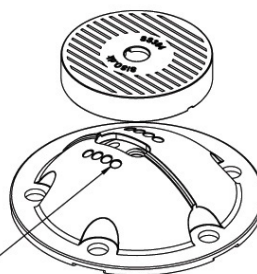

PRODUCT SHEET

Description:

Leg Connector "Mini-Twister", SS304, Black

Item number:

06.11.200-0

Units	Box	Carton	HS Code	Barcode
Set	4	40	8302420090	
				5704866469746

Preset positioning spots to insure correct adjustment and strength