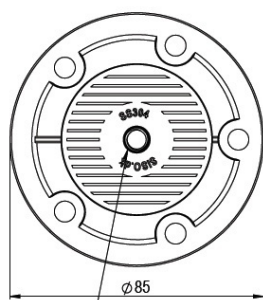

PRODUCT SHEET

Description:

Leg Connector "Mini-Twister", SS304, Black

Item number:

06.11.200-0

Units	Box	Carton	HS Code	Barcode
Set	4	40	8302420090	
				5704866469746

Preset positioning spots to insure correct adjustment and strength